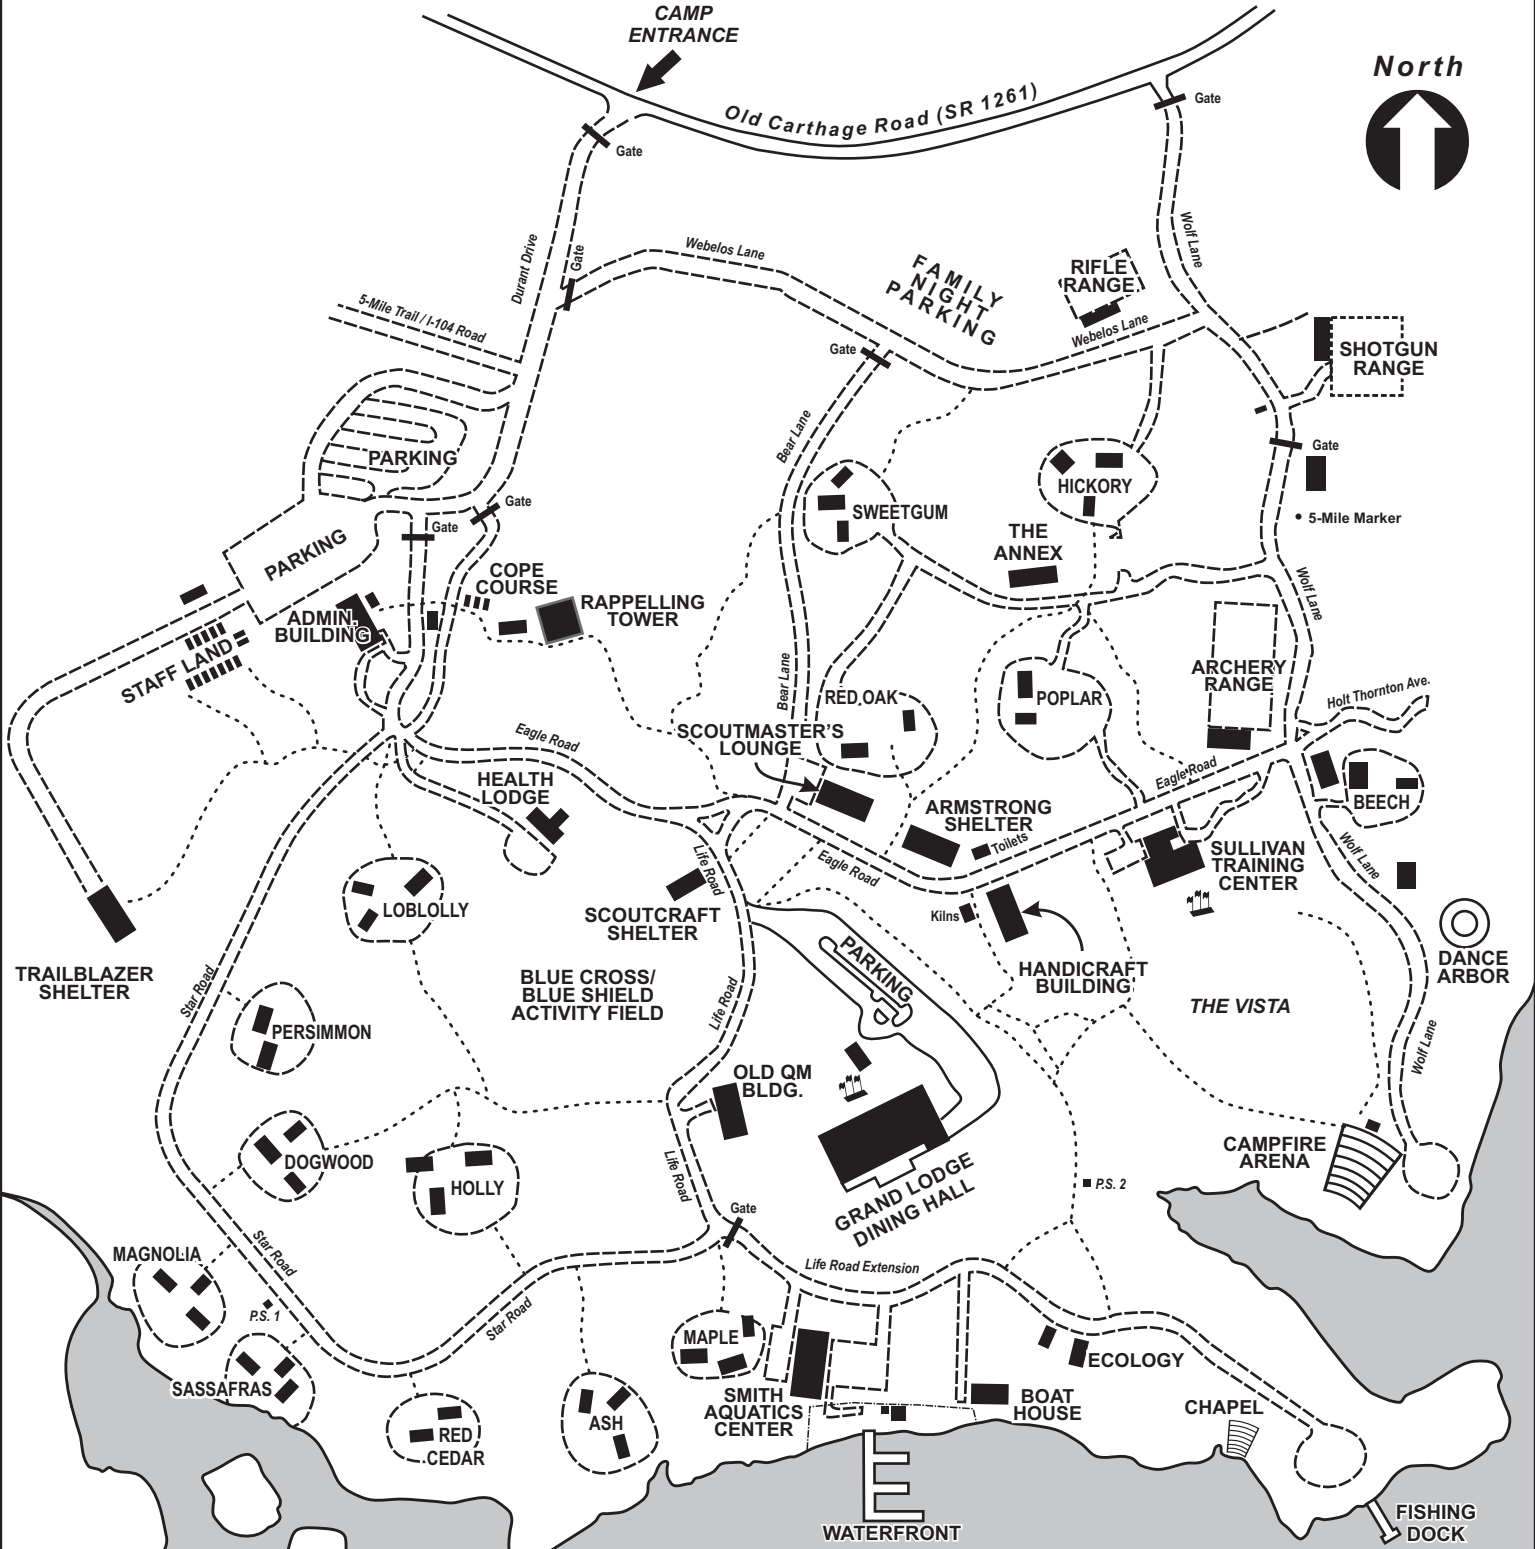

Occoneechee Scout Reservation CAMP DURANT, BSA

camp durant

occoneechee council
BOY SCOUTS OF AMERICA

Nello Teer Lake

est. **OSR** 1966

0 500
SCALE IN FEET

Map drawn by Richard Connelly
Revised October 7, 2009